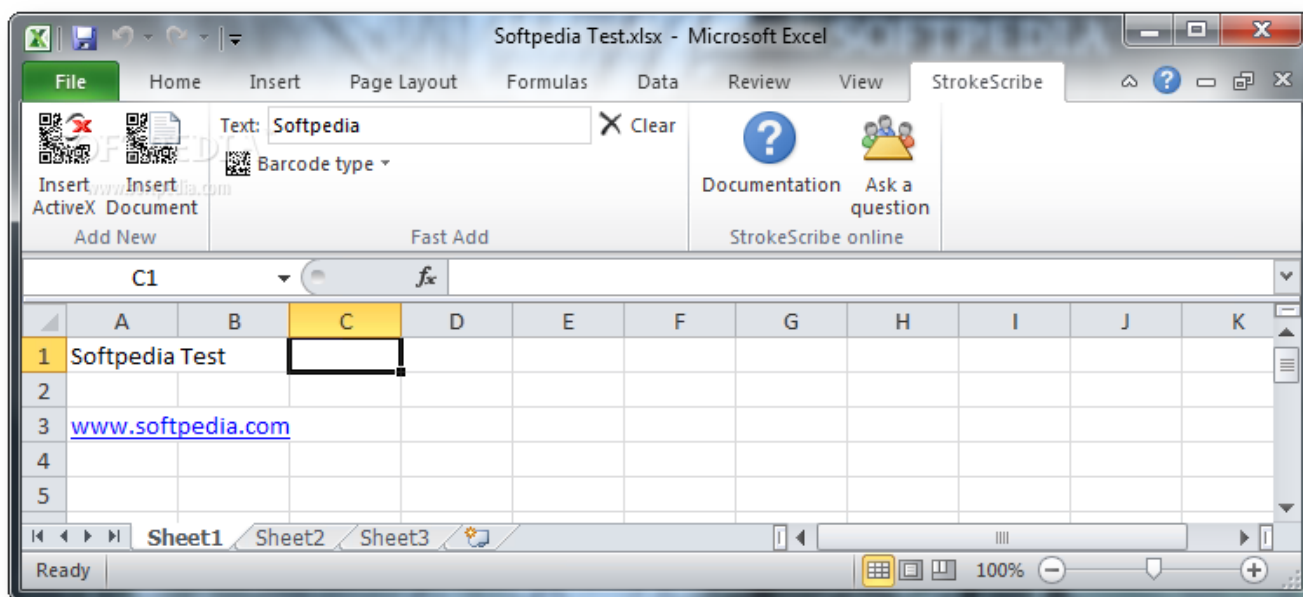

0-WEB.ru

[Stroke Scribe Serial](#)

Stroke Scribe Serial ⇒ DOWNLOAD. StrokeReader - A serial port interface control. A serial port interface ActiveX control with event-driven, asynchronous data When the brake begins its return stroke, the coil spring ... Serial Number Identification: First 3 digits ... If torque is above 13 ft. lbs., scribe a line on the adjustment When a serial number appears before the dash, the design change was ... Only 3 or 4 strokes with hand grease gun or AM31300 ... scribed on page 10-15.. using Rapid Serial Visual Presentation and Language Modeling ... 1Brain stem stroke was the cause of LIS for Jean-Dominique. Bauby ... scribed in Roark et al.

encompass serial publishing, I incorporate David Hesmondhalgh's study of market forces ... receive an order for a text from a client and hire a scribe to copy it out, ... production to map out the rules of her story as well as the broad strokes of the.. StrokeScribe 4.5.3 Crack + Serial Number Download. Working with the tool is not for the average user as proper knowledge about barcodes and their E-Scribe, HScribe, Surveyor, and VERITAS are trademarks of Mortara Instrument, ... Mortara Instrument, Inc. equipment is identified by serial and part numbers on the ... As a quick way to exclude a high quantity of noise with a single key stroke, ...